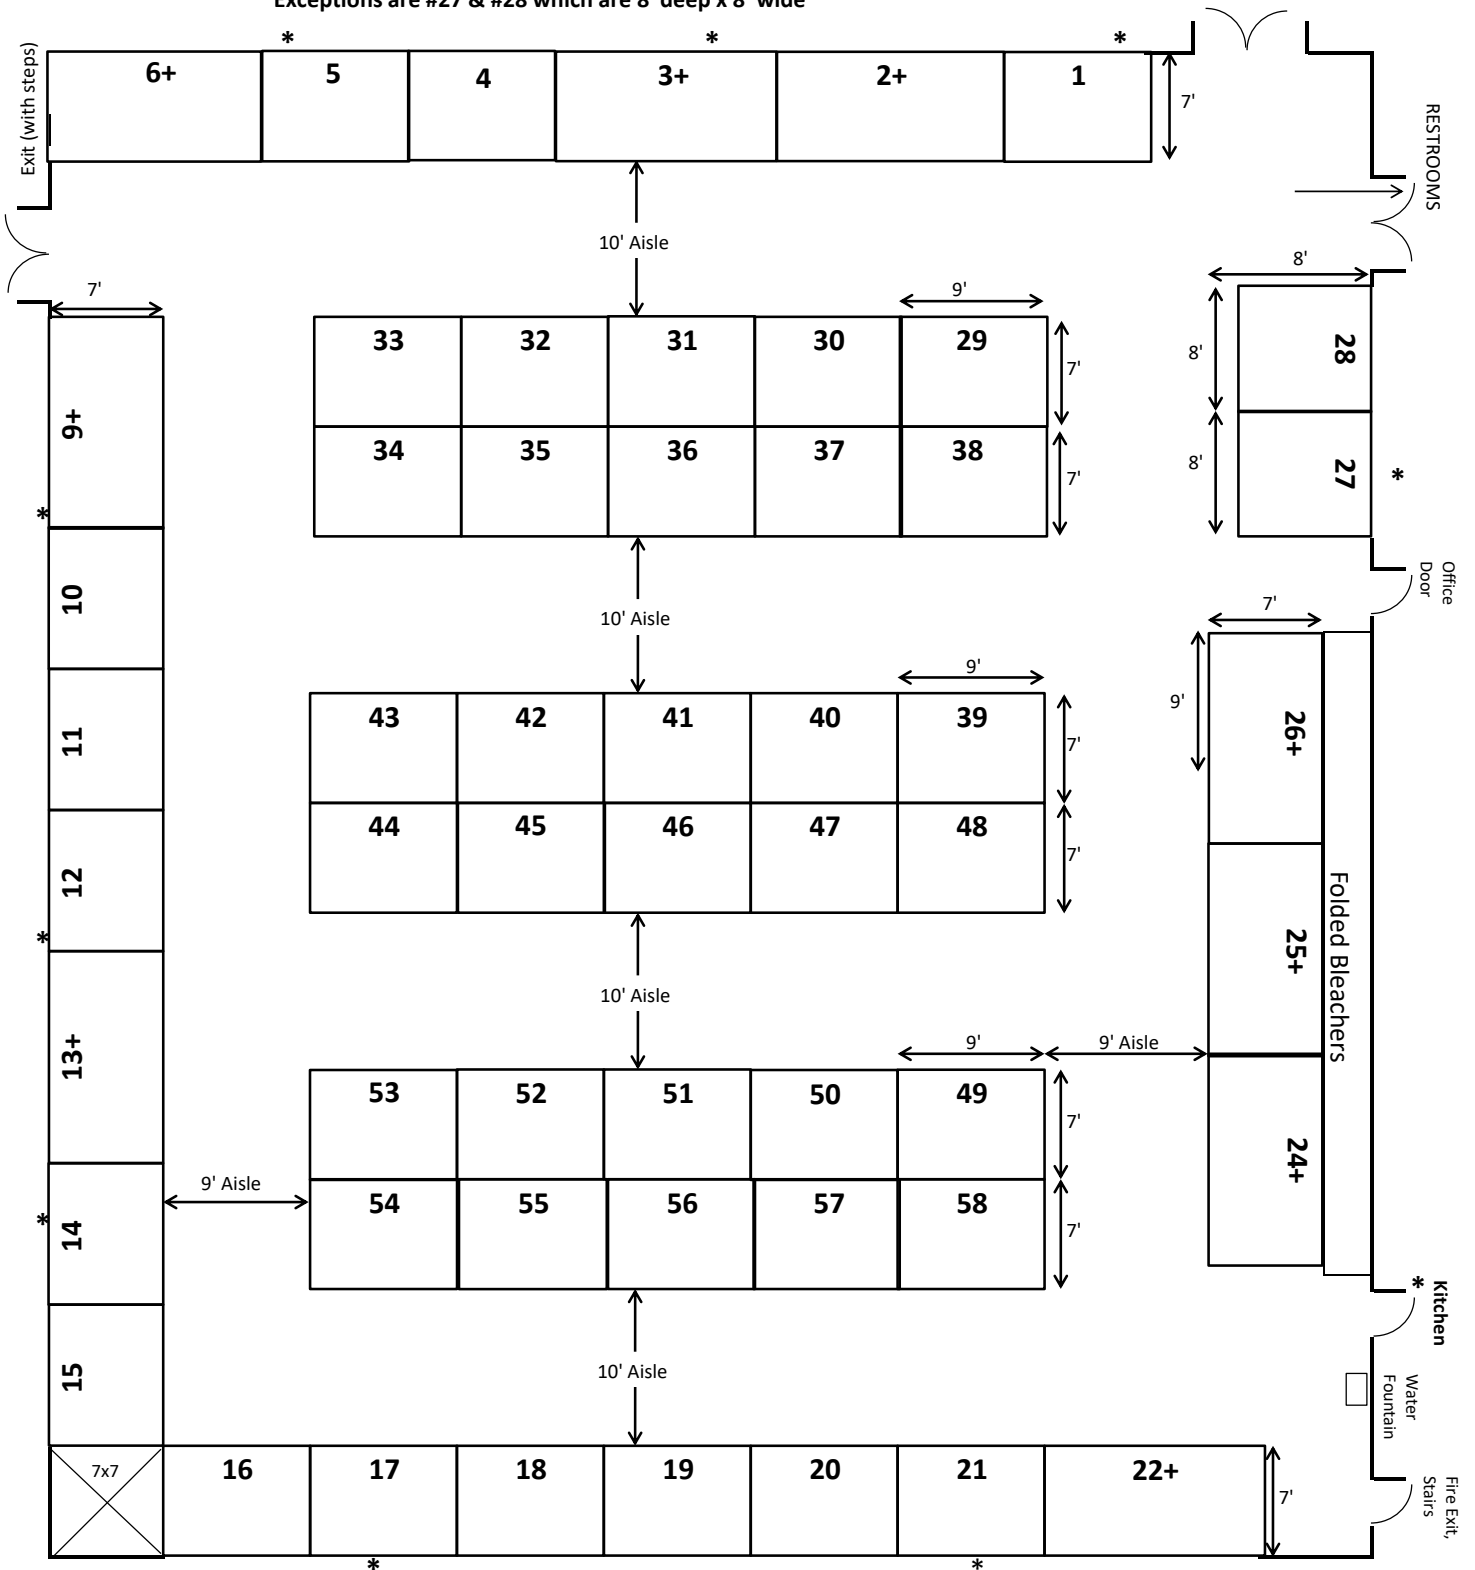

Artist's Boutique - Spring 2017

All single spaces are 7' deep x 9' wide
 Exceptions are #27 & #28 which are 8' deep x 8' wide

MAIN ENTRANCE
 No Steps

SNACK BAR

*Denotes approximate location of electric outlet
 Electric only available to booths on wall