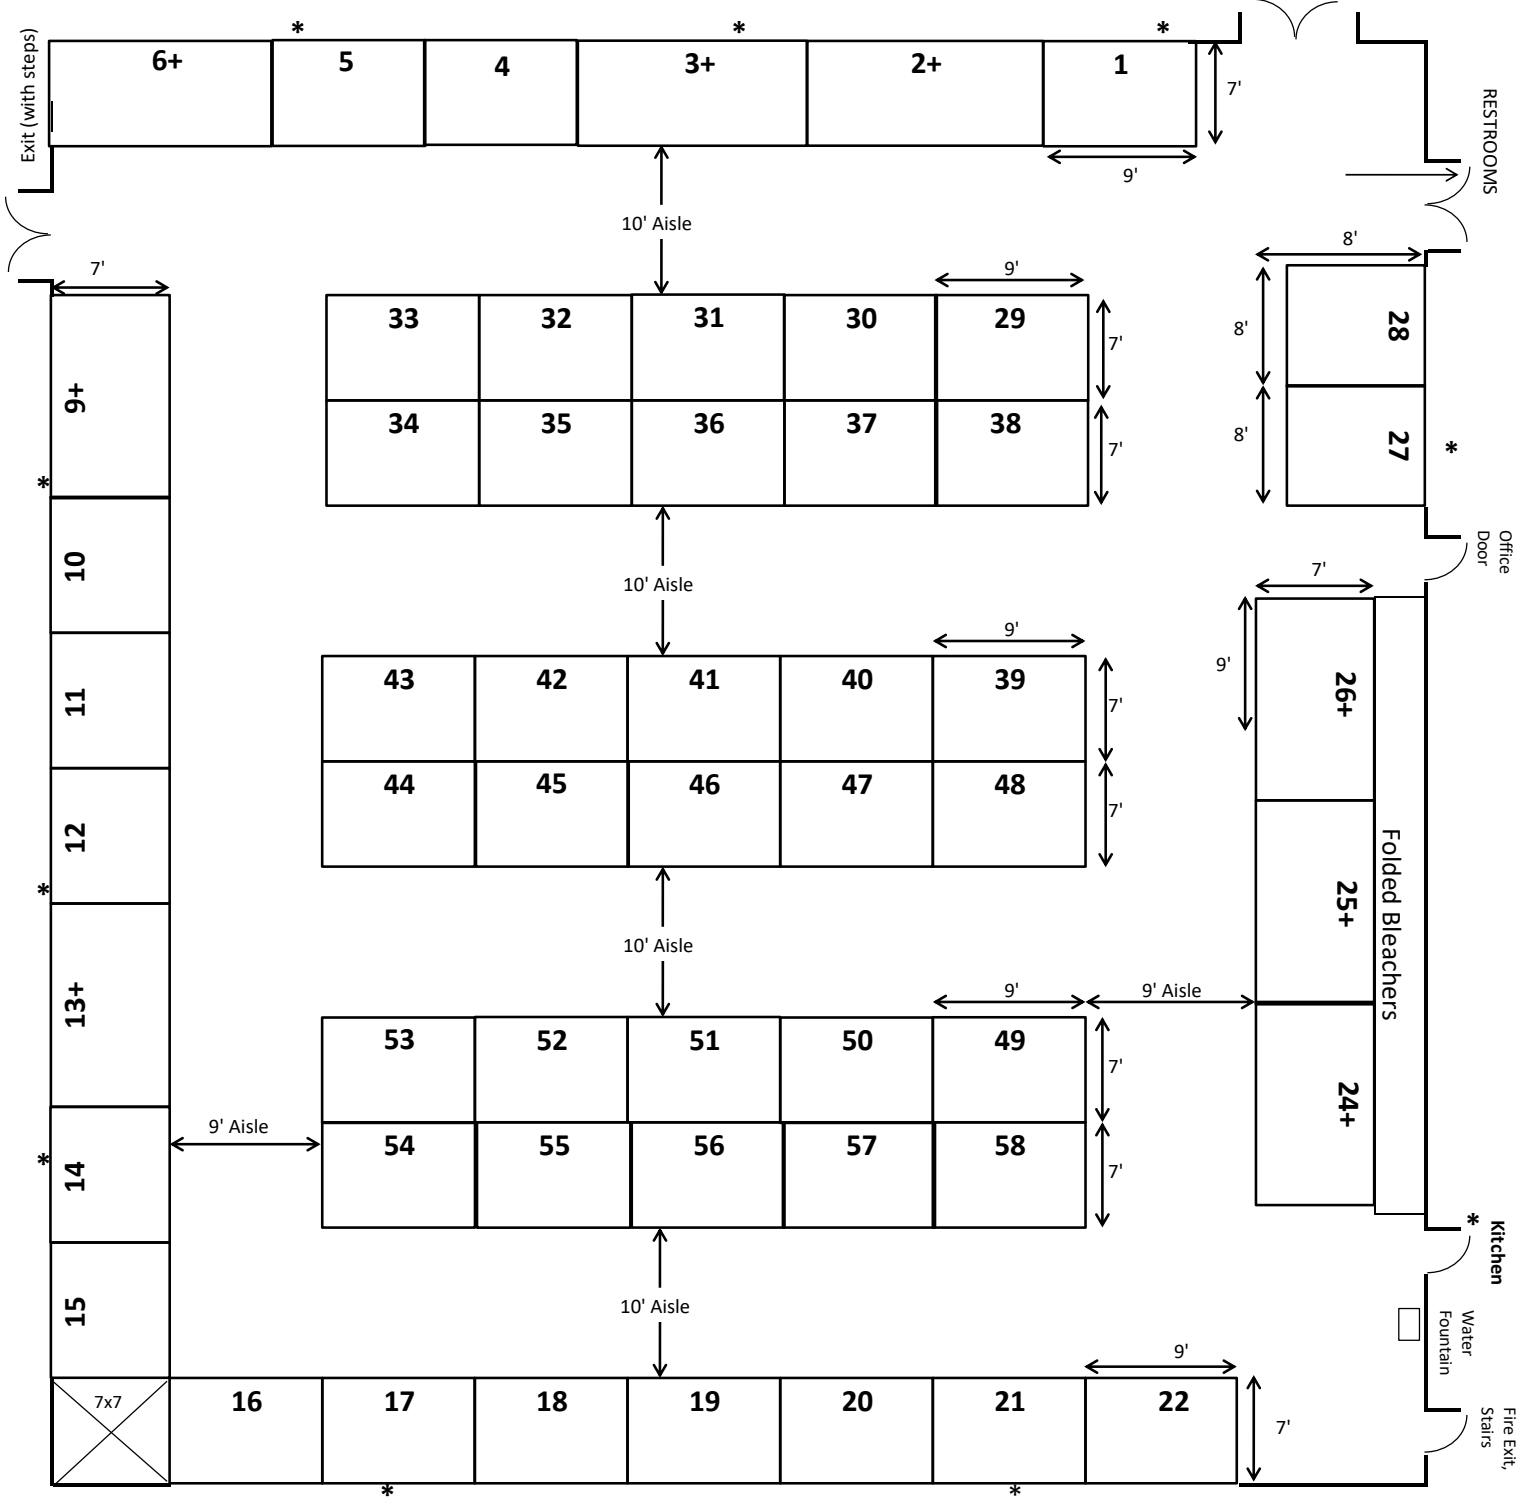

Artists Boutique - Fall 2017

All single spaces are 7' deep x 9' wide
 Exceptions are #27 & #28 which are 8' deep x 8' wide & "+" spaces are 7' deep x 13 1/2' wide

SNACK BAR

MAIN ENTRANCE
 No Steps

*Denotes approximate location of electric outlet
 Electric only available to booths on wall