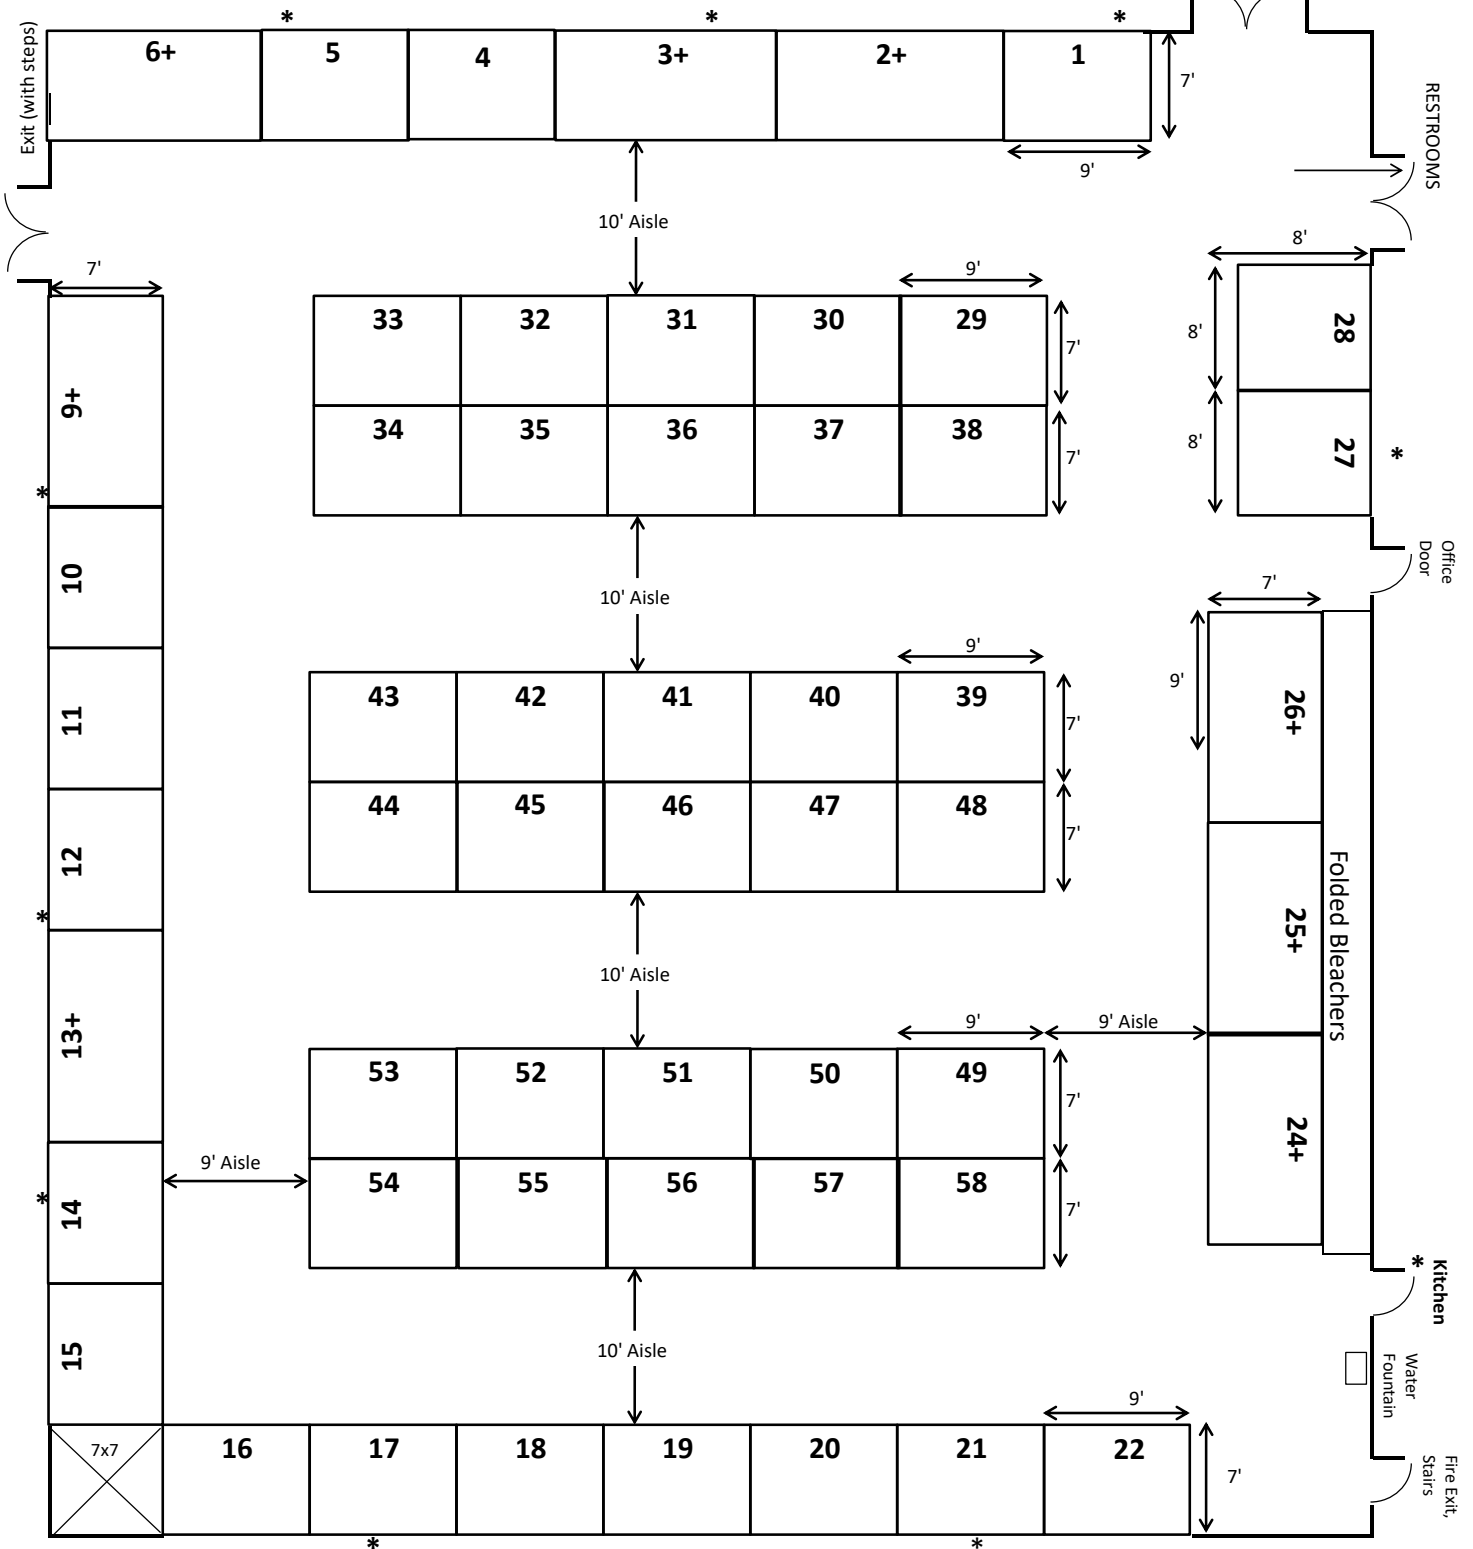

Artists Boutique - Floor Layout

All single spaces are 7' deep x 9' wide

Exceptions are #27 & #28 which are 8' deep x 8' wide & "+" spaces are 7' deep x 13 1/2' wide

* Denotes approximate location of electric outlet
Electric only available to booths on wall